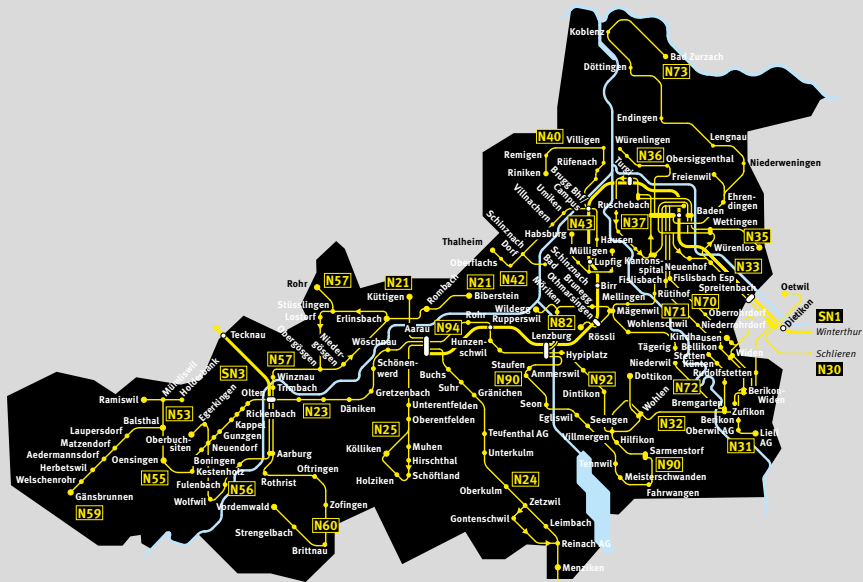

Nachtnetz | an Wochenenden

Nighttime network | at weekends

-  A-Welle Nachtnetz
-  A-Welle Nighttime network
-  Nacht-S-Bahn
-  S-Bahn night train
-  Nachtbus
-  Night bus