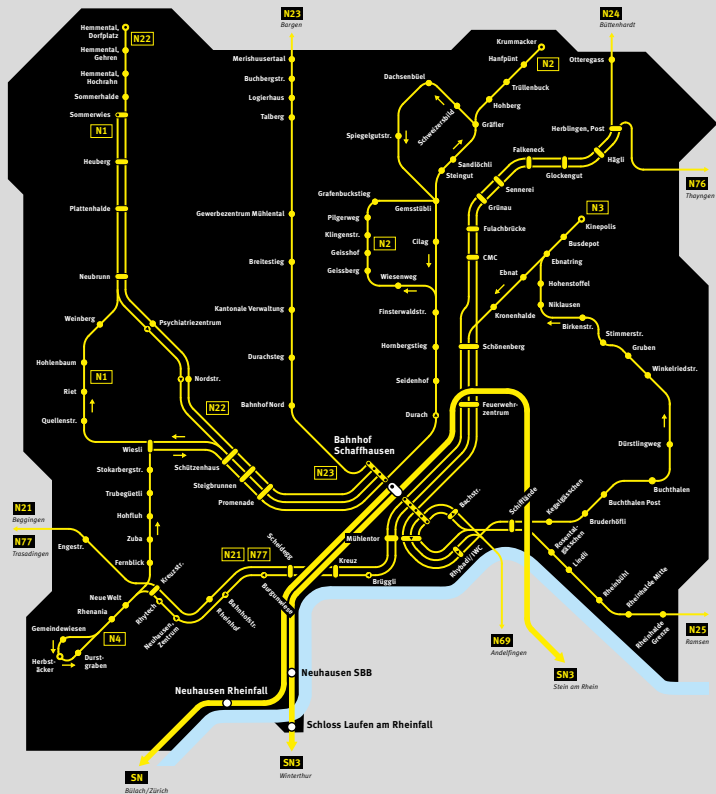

Nachtnetz Stadt Schaffhausen | an Wochenenden

Nighttime network Schaffhausen City | at weekends

- Nacht-S-Bahn
- S-Bahn night train
- Nachtbus
- Night bus