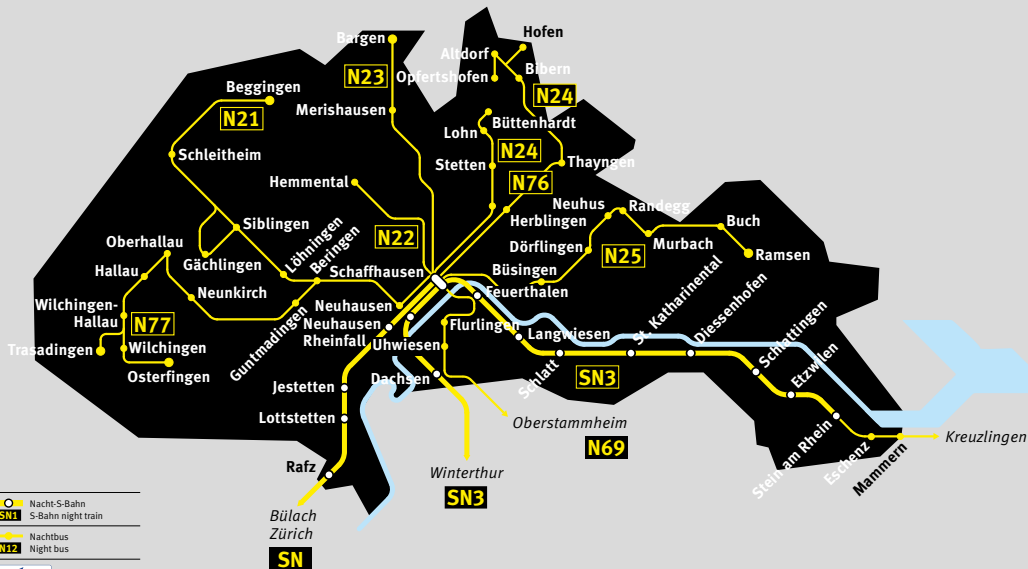

# Nachtnetz | an Wochenenden

## Nighttime network | at weekends

Tarifverbund  
OSTWIND